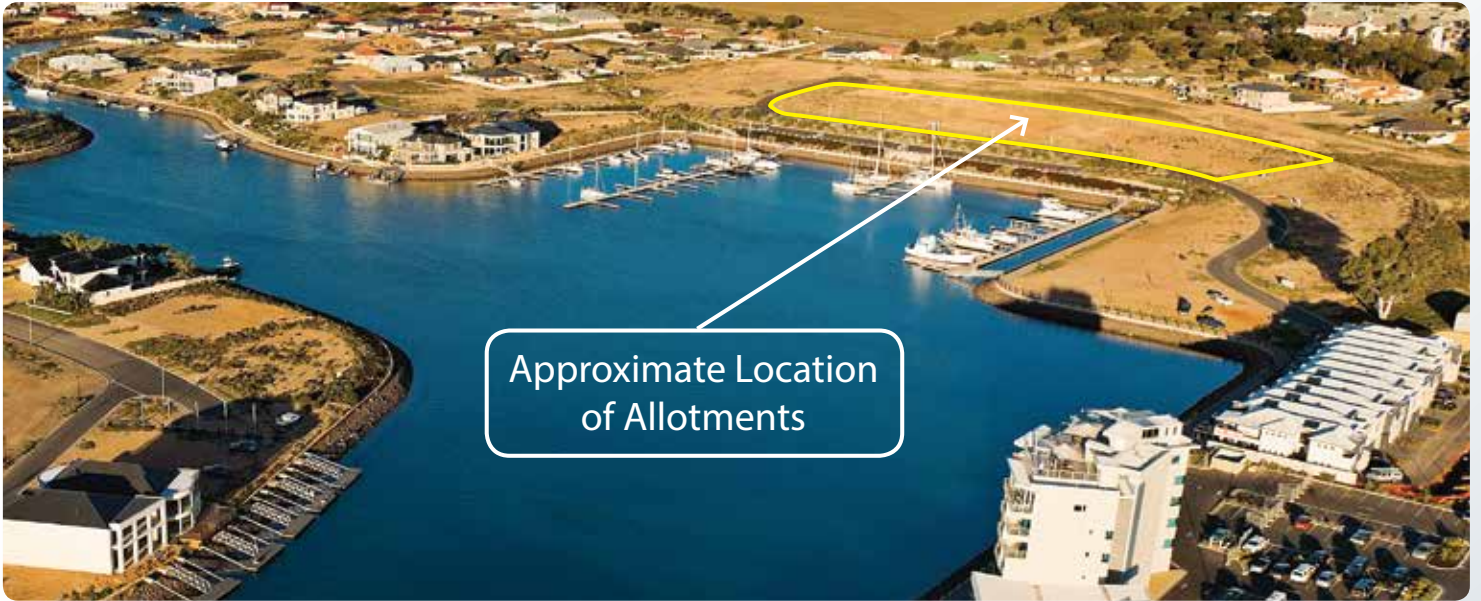

# Welcome to Copper Cove Marina

Approximate Location  
of Allotments

**Copper Cove Marina is a world class development located on the pristine waters of Spencer Gulf in South Australia.**

Situated in historic Wallaroo less than a two hour drive from Adelaide in an area known as the Copper Triangle, Copper Cove also takes its name from the region's proud heritage of copper mining. The Copper Cove Marina development is substantial with around 500 housing allotments, 275 of which have direct waterfront access. At Copper Cove your lifestyle, housing and marina berth options are many.

Don't delay... Secure your future relaxed lifestyle today, through this superb marina, in its idyllic coastal setting.

**You'll love the unique blue water South Australian Lifestyle.**

LJ Hooker Kadina | Branches LJ Hooker Wallaroo and Moonta  
t. (08) 8821 3666 w. [kadina.ljhooker.com.au](http://kadina.ljhooker.com.au)  
e. [bbrind.kadina@ljh.com.au](mailto:bbrind.kadina@ljh.com.au)